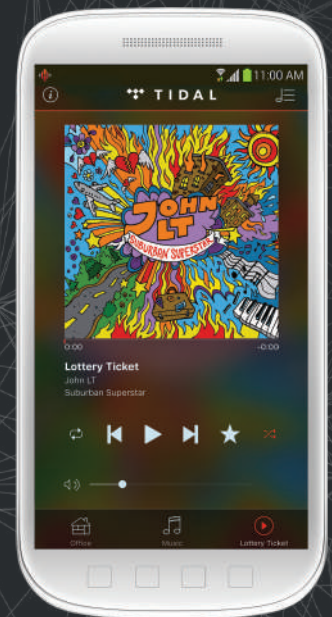

THE HEOS APP.

A SIMPLE, EASY TO USE INTERFACE

Stream from your favorite online music services, or listen to tracks directly from your phone, tablet or USB drives. With HEOS, you have all the options you need and all the access you want.

PANDORA

tunein

amazonmusic

ROOMS: Name each HEOS player according to the room where it is located. Group rooms together to play the same song in party mode. Separate rooms to play a different song in each of them.

NOW PLAYING: Instantly control what is playing in every room, view cover art or check the queue for what is coming up next. Create and save playlists.

KEY FEATURES:

The HEOS 1 produces amazingly big sound from a compact, portable speaker. Enjoy streaming music from the cloud or local files using the intuitive HEOS app for iOS, Android™, and Kindle™.

The compact enclosure houses custom dual drivers including a wide range mid-woofer and precision dome tweeter, the HEOS 1 enclosure is sealed for humidity resistance, making it ideal for use in a humid environment, such as a bathroom.

The HEOS 1 features advanced DSP (Digital Signal Processing) to deliver full range sound, with custom EQ sound tailoring that helps deliver a smooth, natural tonal balance, along with dual channel Class D digital audio amplification.