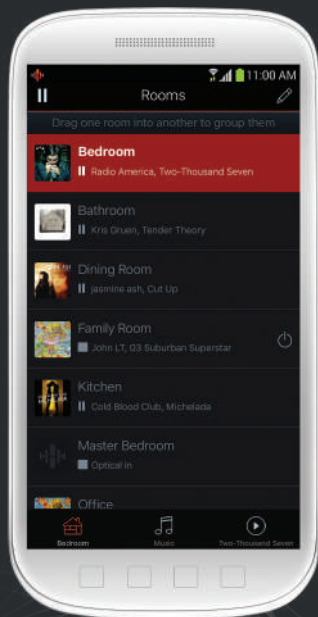

THE HEOS APP.

A SIMPLE, EASY TO USE INTERFACE

Stream from your favorite online music services, or listen to tracks directly from your phone, tablet or USB drives. With HEOS, you have all the options you need and all the access you want.

PANDORA

tunein

amazonmusic